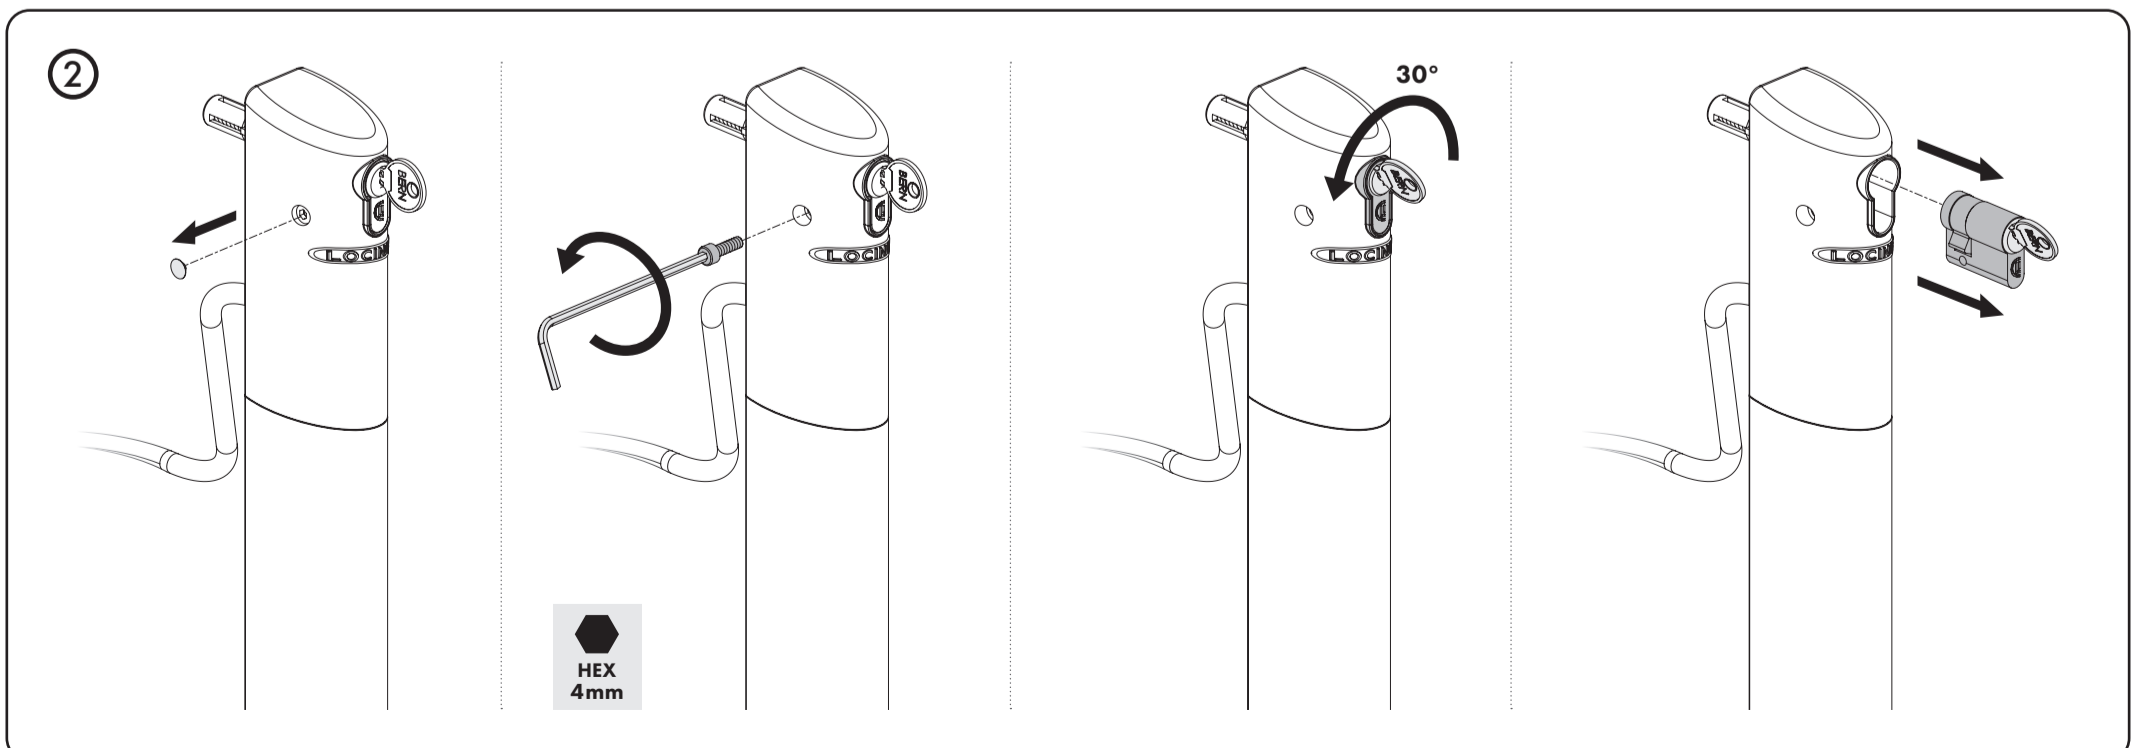

**7**

1	Brown	Plus-pole of 24V DC power supply (+)
2	Grey	Warning light (flasher) coming from the relay
3	Blue	Nul-pole of 0V DC power supply (-)
Control signal		Connecting parallel over the warning light of the gate