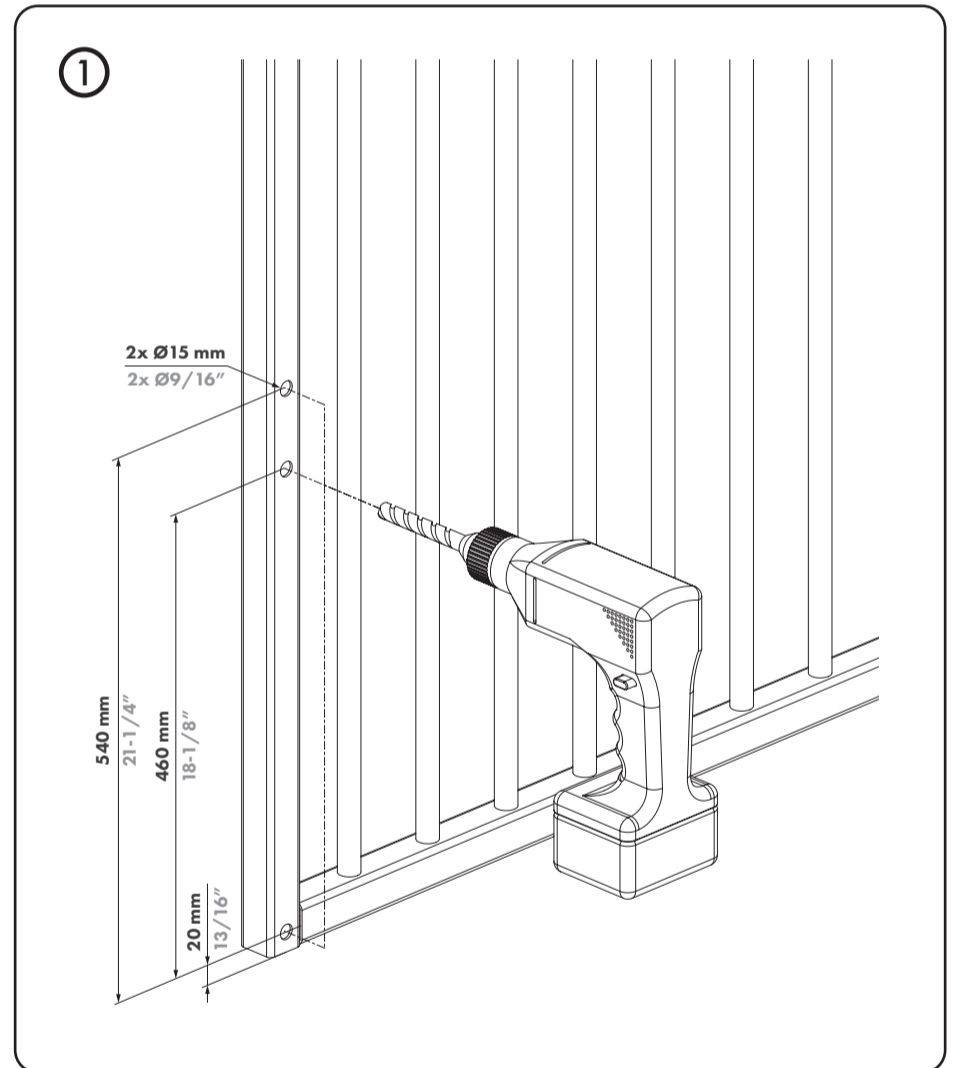

**7**

1	Brown	Plus-pole of 24V DC power supply (+)
2	Grey	Warning light (flasher) coming from the relay
3	Blue	Nul-pole of 0V DC power supply (-)
Control signal		Connecting parallel over the warning light of the gate