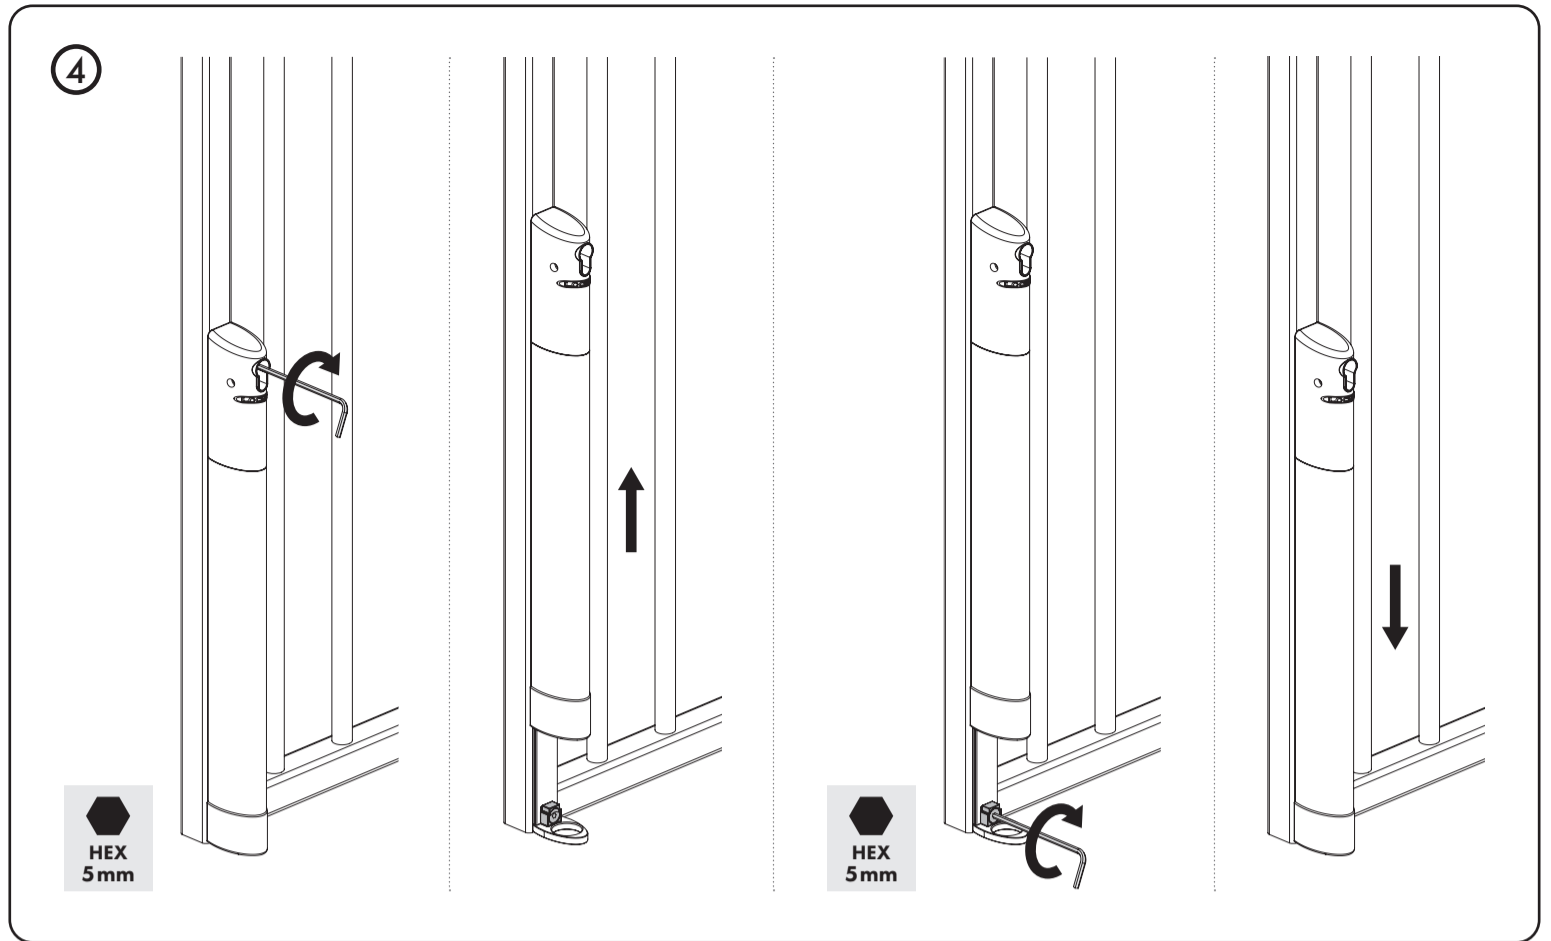

**7**

1	Brown	Plus-pole of 24V DC power supply (+)
2	Grey	Warning light (flasher) coming from the relay
3	Blue	Nul-pole of 0V DC power supply (-)
Control signal		Connecting parallel over the warning light of the gate