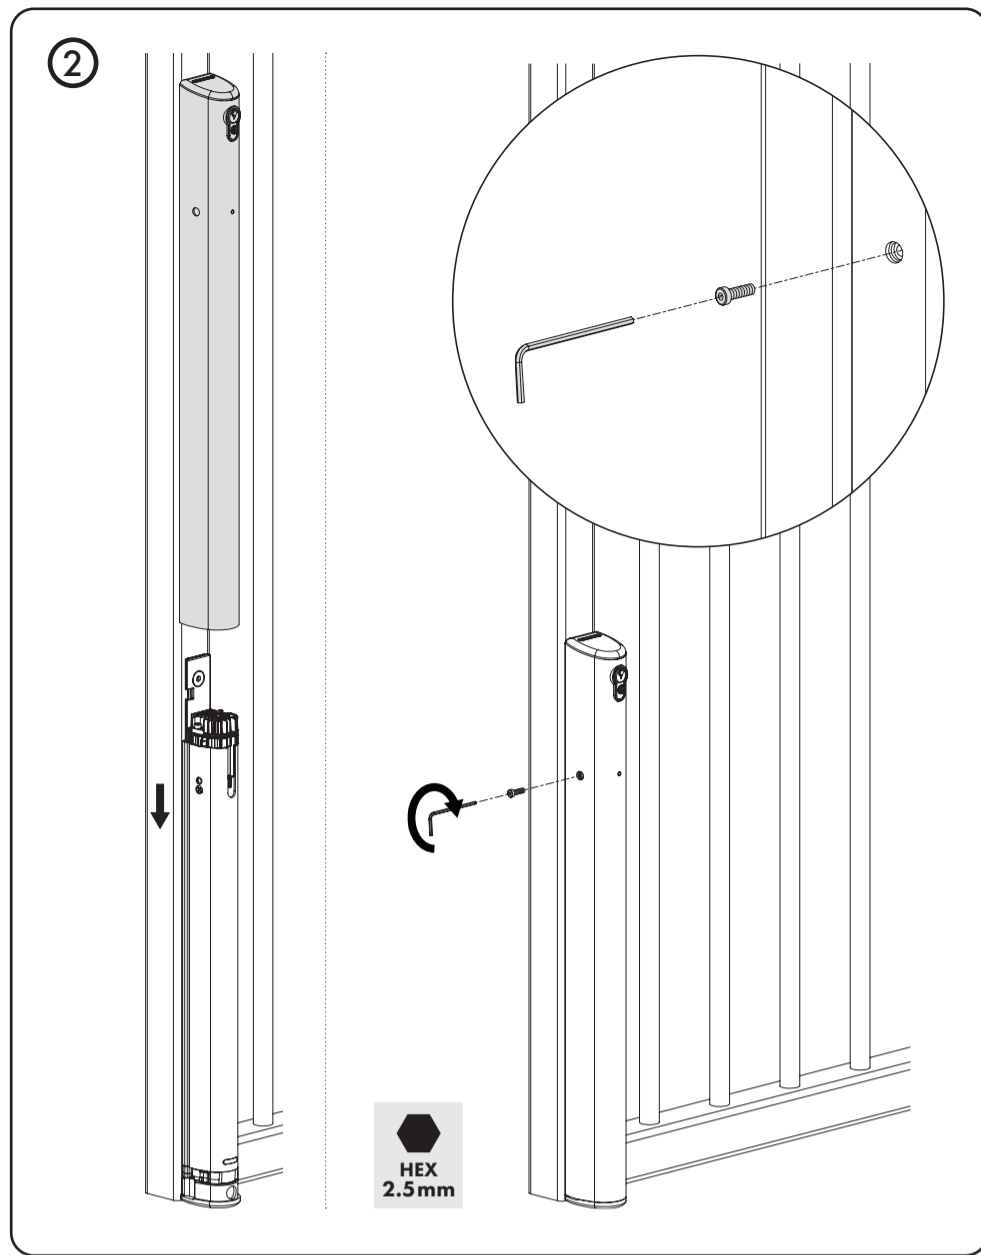

pictures@locinox.com

SUCCESSFUL INSTALLATION? Please send us your pictures & videos	SUCCESVOLLE INSTALLATIE? Stuur gerust uw foto's & video's door	INSTALLATION RÉUSSITE? Veuillez nous envoyer vos photos & vidéos	ERFOLGREICHE INSTALLATION? Bitte senden Sie uns Ihre Bilder & Videos	INSTALACION EXITOSA? Por favor envíenos sus fotos y videos	UDANA INSTALACJA? Prześlij nam swoje zdjęcia i filmy	УСПЕШНАЯ УСТАНОВКА? Пожалуйста, отправьте нам свой фотографии и видео

LOCINOX®
Let's make it better together

Doc. Nr.: MANU-000464

Locinox nv • Mannebeekstraat 21 • 8790 Waregem • Belgium
Locinox CEE • Irysowa 9 • 55-040 Bielany Wrocławskie • Poland
Locinox LLC • 460 Windy Point Drive • Glendale Heights - IL 60139 • USA

MANU-000464