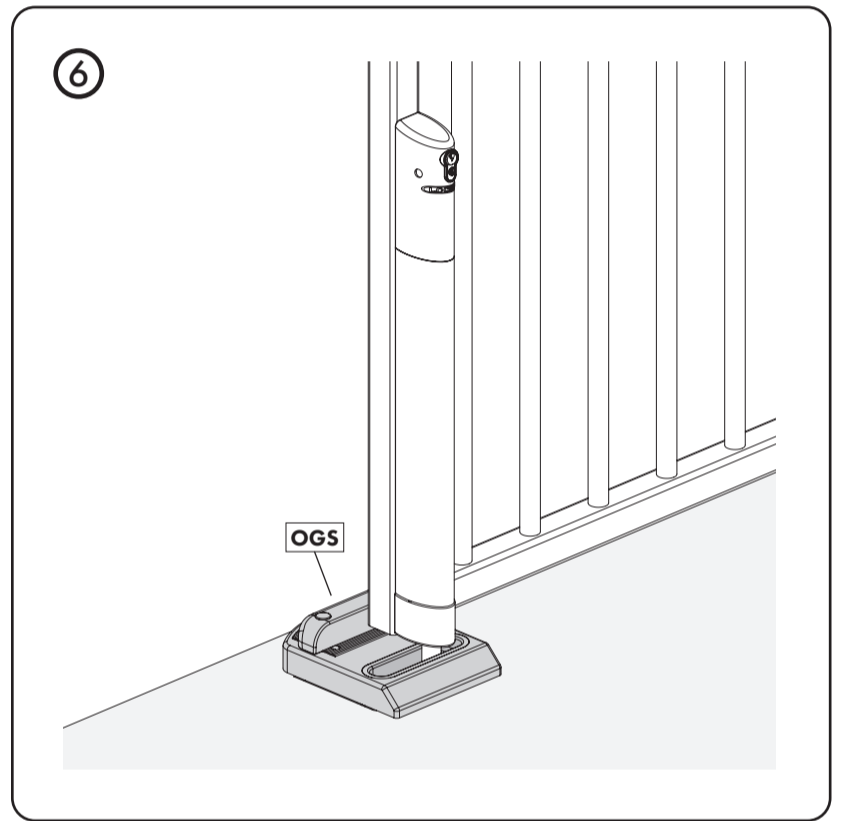

**7**

1	Brown	Plus-pole of 24V DC power supply (+)
2	Grey	Warning light (flasher) coming from the relay
3	Blue	Nul-pole of 0V DC power supply (-)
Control signal		Connecting parallel over the warning light of the gate